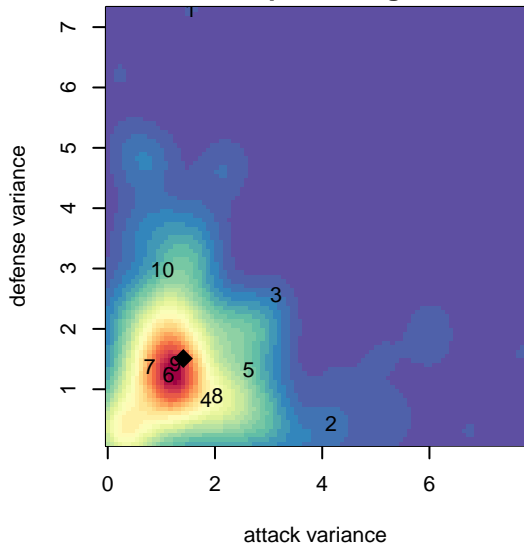

HSC Galaxy G02

Hillsboro Soccer Club
 Hillsboro, OR
 G02 total strength=1222
 attack=3.64 defense=5.13
 spr league = PTT Win G02 Div 1 White

alt names used:
 HILLSBORO 02G GALAXY
 Hillsboro Soccer Club-Galaxy
 HSC 02G Galaxy
 HSC 02G Galaxy

Venues played:
 2017 Clash At the Border Gold/Silver/Bronze
 2017 Crossfire Select U16 Silver
 2017 Mt Hood Challenge U16 Silver
 2017 PTT Winter G02 Division 1 White

HSC Galaxy G02
 Dots are actual minus expected GF (blue circles) and GA (red triangles).
 Blue line is smoothed change in attack strength. Red is smoothed change in defense strength.

**attack and defense variance (black dot)
relative to other teams
and top 10 in region**

**attack and defense rating
relative to others at age
and all opponents in last 13 months**

Performance relative to 13 month average