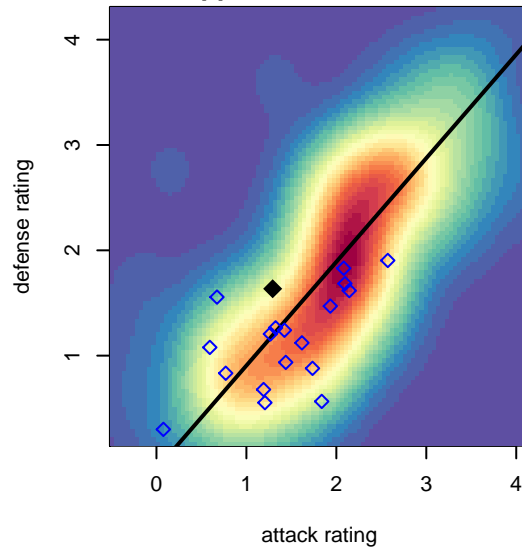

HSC Galaxy G02

Hillsboro Soccer Club
 Hillsboro, OR
 G02 total strength=1222
 attack=3.64 defense=5.13
 spr league = PTT Win G02 Div 1 White

alt names used:
 HILLSBORO 02G GALAXY
 Hillsboro Soccer Club-Galaxy
 HSC 02G Galaxy
 HSC 02G Galaxy

Venues played:
 2017 Clash At the Border Gold/Silver/Bronze
 2017 Crossfire Select U16 Silver
 2017 Mt Hood Challenge U16 Silver
 2017 PTT Winter G02 Division 1 White

HSC Galaxy G02
 Dots are actual minus expected GF (blue circles) and GA (red triangles).
 Blue line is smoothed change in attack strength. Red is smoothed change in defense strength.

**attack and defense variance (black dot)
relative to other teams
and top 10 in region**

**attack and defense rating
relative to others at age
and all opponents in last 13 months**

Performance relative to 13 month average