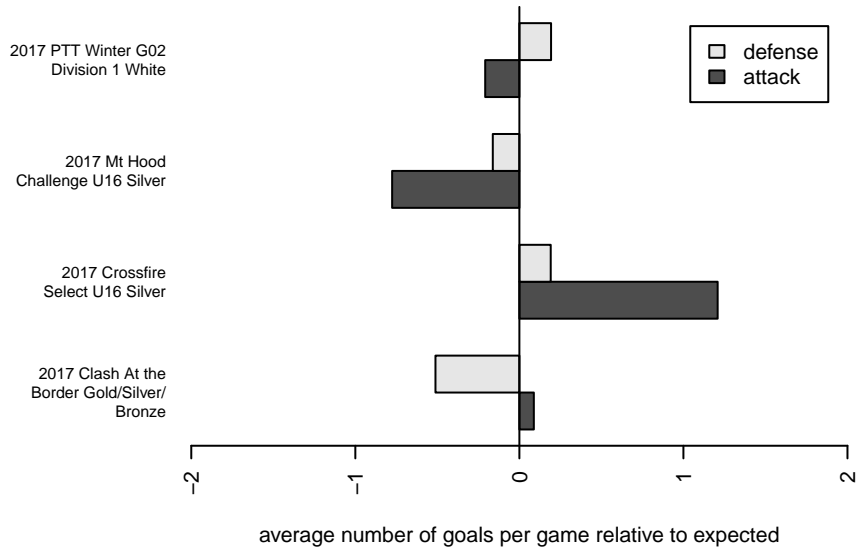

Venues played:
 2017 Clash At the Border Gold/Silver/Bronze
 2017 Crossfire Select U16 Silver
 2017 Mt Hood Challenge U16 Silver
 2017 PTT Winter G02 Division 1 White

HSC Galaxy G02
 Dots are actual minus expected GF (blue circles) and GA (red triangles).
 Blue line is smoothed change in attack strength. Red is smoothed change in defense strength.

**attack and defense variance (black dot)
relative to other teams
and top 10 in region**

**attack and defense rating
relative to others at age
and all opponents in last 13 months**

Performance relative to 13 month average