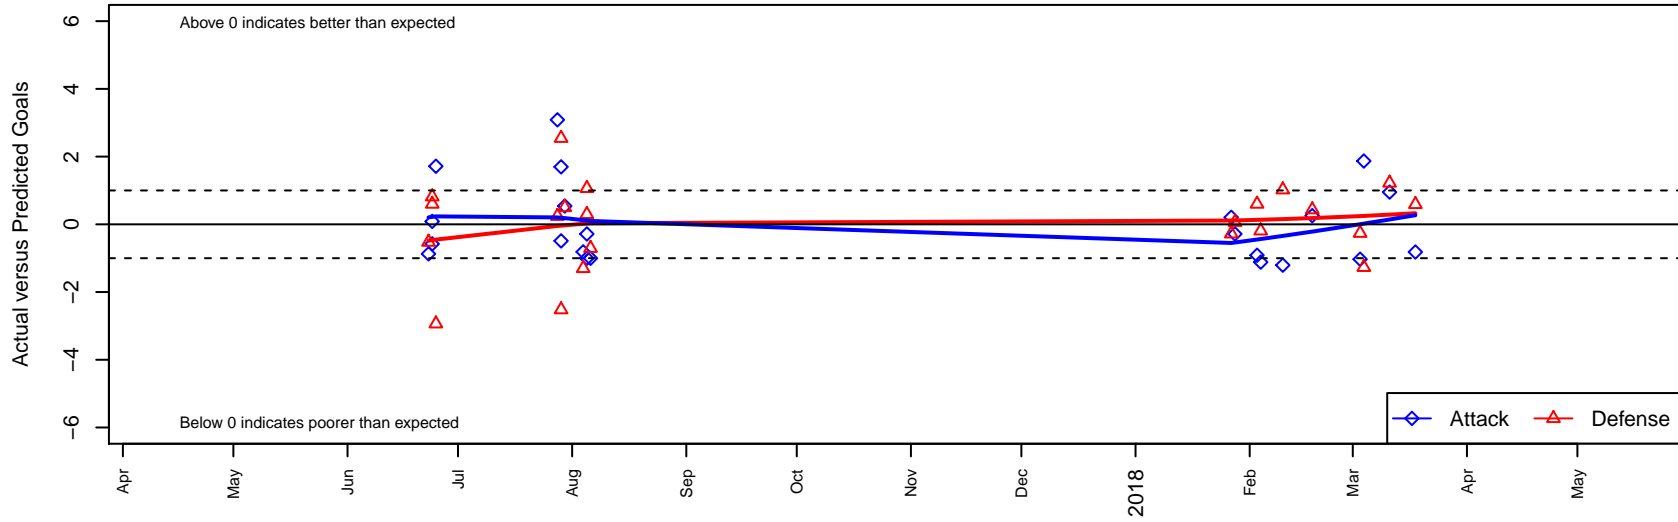

HSC Galaxy G02

Hillsboro Soccer Club
 Hillsboro, OR
 G02 total strength=1222
 attack=3.64 defense=5.13
 spr league = PTT Win G02 Div 1 White

alt names used:
 HILLSBORO 02G GALAXY
 Hillsboro Soccer Club-Galaxy
 HSC 02G Galaxy
 HSC 02G Galaxy

Venues played:
 2017 Clash At the Border Gold/Silver/Bronze
 2017 Crossfire Select U16 Silver
 2017 Mt Hood Challenge U16 Silver
 2017 PTT Winter G02 Division 1 White

HSC Galaxy G02
 Dots are actual minus expected GF (blue circles) and GA (red triangles).
 Blue line is smoothed change in attack strength. Red is smoothed change in defense strength.

**attack and defense variance (black dot)
relative to other teams
and top 10 in region**

**attack and defense rating
relative to others at age
and all opponents in last 13 months**

Performance relative to 13 month average